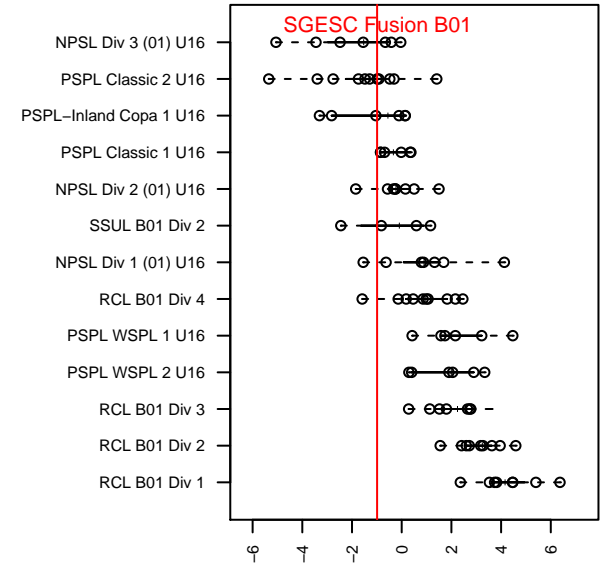

**attack and defense rating
relative to others at age
and all opponents in last 13 months**