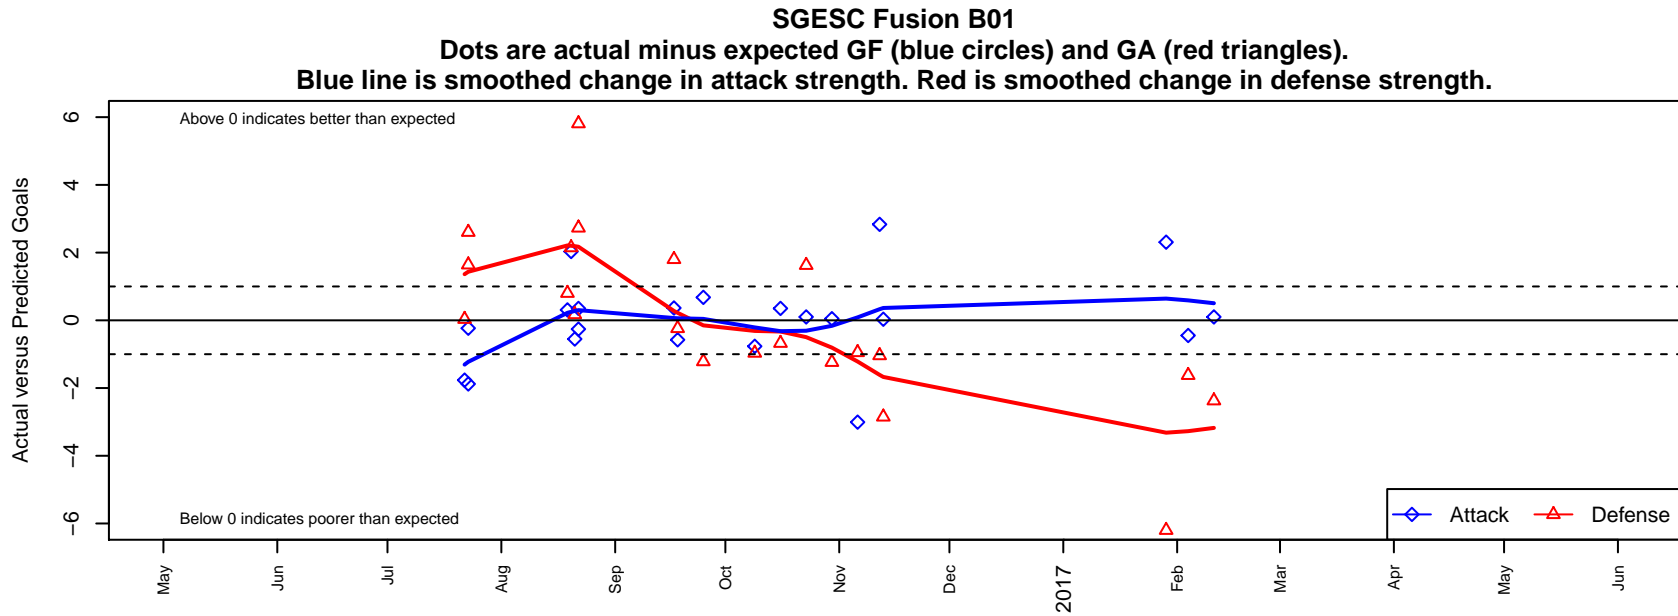

SGESC Fusion B01

Spanaway Graham Eatonville SC
 Graham, WA
 B01 total strength=1192
 attack=7.2 defense=2.1
 fall league = PSPL Classic 2 U16
 notes= Droubli 2016

alt names used:
 SGEOSC FUSION BOYS 01 (WA)
 SGEOSC Fusion 01' Droubli
 SGEOSC Fusion Boys 01
 SGEOSC Fusion 01' YVES (WA)

Venues played:
 2016 Sounders FC Cup BU16 Silver
 2016 Bigfoot Silver U16
 2016 PSPL Classic 2 U16
 2016 WA Cup HS Bronze U16

**attack and defense variance (black dot)
relative to other teams
and top 10 in region**